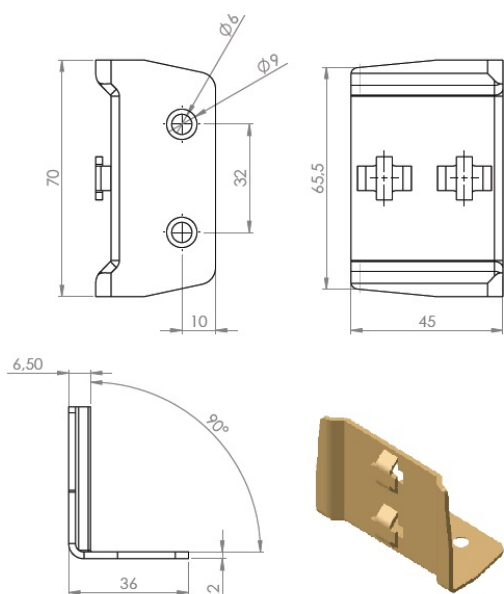

PRODUCT SHEET

Description:

Bed Support "Regulo", Steel YZP, Adjustable 5 Step, Male

Item number:

11.01.112-1

Units	Box	Carton	HS Code	Barcode
Pcs.	1	300	8302420090	 5704866503143

SISO A/S

Mileparken 11
DK-2740 Skovlunde
Denmark
VAT: DK 24786013